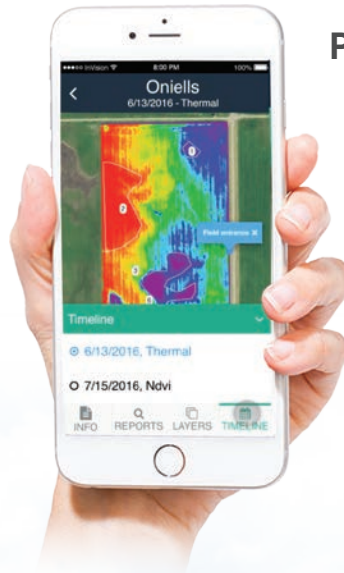

www.aker.ag

PARTNERS

NDSU NORTH DAKOTA STATE UNIVERSITY

AKERSCOUT™

Free, no strings attached, easy-to-use crop scouting to help document and prioritize in-season crop damage. Thousands of users trust AkerScout™ for their crop scouting in 21 countries.

Everything you need with AkerScout™ Mobile

FREE FEATURES

- High resolution image viewer
- GPS-enabled crop scouting
- Share and download scouting reports
- Over 40 crop types supported
- Offline operation for no Internet areas

PREMIUM FEATURES

- Everything free, plus:
- Professional agronomic review
- Directed crop scouting
- Detailed financial impact reporting
- Priority support

ADDITIONAL FEATURES

- Manage unlimited scouts, retailers and farmers *
- Yield calculator
- Easy to create field boundaries
- SURGO soil types
- Ability to add pins and annotations
- Capture geo-referenced field images
- Download all your scouting data
- Full integrated pest management recording
- Access to web and mobile app
- Financial threat and conditions - PREMIUM *
- Drone crop health maps imagery - PREMIUM