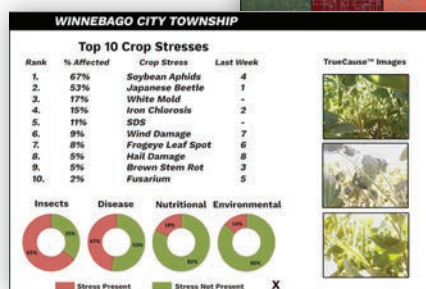

Aker

INTRODUCING AKER PEST NETWORK 2018 Beta Release

Regional pest measurements and analytics that you can trust. Aker is introducing a new service and technology to detect insect and disease pressure along with environmental and fertility stress. Aker will collect thousands of in-field crop scouting observations in Faribault County, Minnesota. Gain early knowledge on when and where to spray fungicide and insecticide.

FEATURES

- Weekly regional county alerts on pests and thresholds via email
- Access to online interactive map to assess pest movement across your region
- Certified agronomist review of all crop condition and pests
- Service starts around June 1, 2018